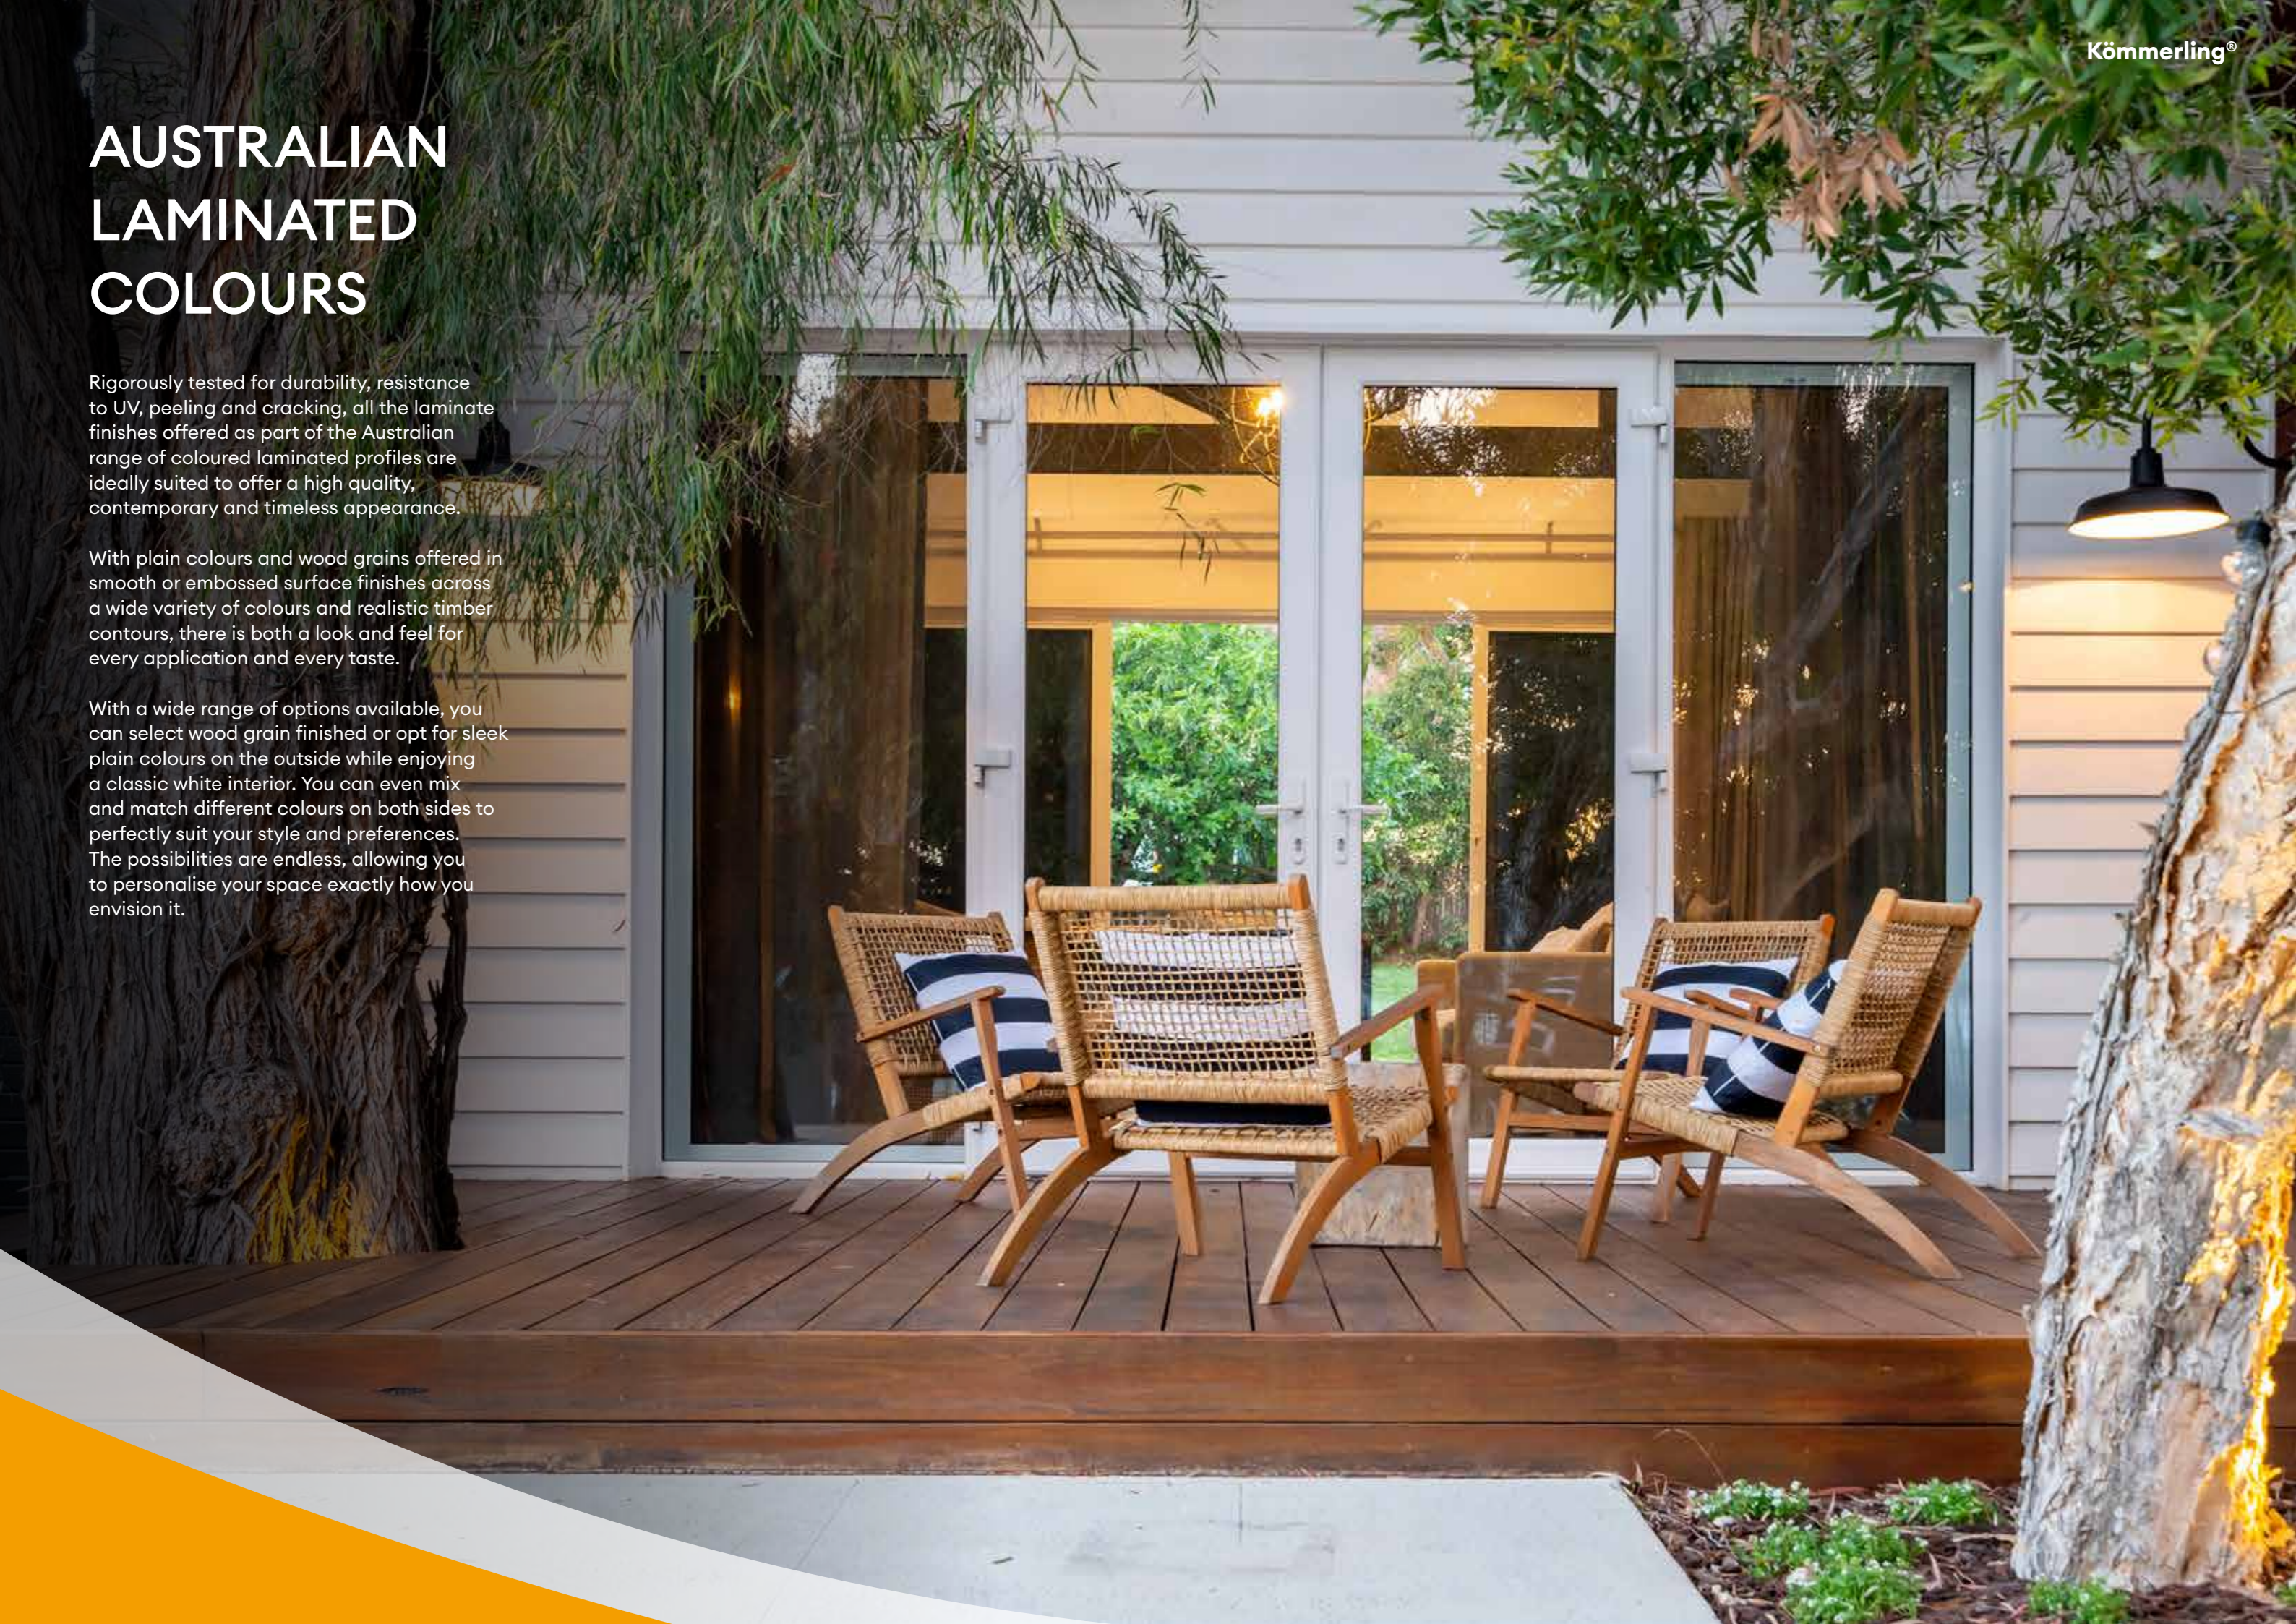

COLOURS OF THE OUTBACK

Wood Grained, Embossed &
Smooth Finish Colours

AUSTRALIAN LAMINATED COLOURS

Rigorously tested for durability, resistance to UV, peeling and cracking, all the laminate finishes offered as part of the Australian range of coloured laminated profiles are ideally suited to offer a high quality, contemporary and timeless appearance.

With plain colours and wood grains offered in smooth or embossed surface finishes across a wide variety of colours and realistic timber contours, there is both a look and feel for every application and every taste.

With a wide range of options available, you can select wood grain finished or opt for sleek plain colours on the outside while enjoying a classic white interior. You can even mix and match different colours on both sides to perfectly suit your style and preferences. The possibilities are endless, allowing you to personalise your space exactly how you envision it.